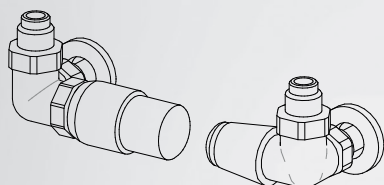

**BREM'ART CREATIONS** (page I)

Standard "sablé" colors recommended by the artist, other colors on request.

**RECOMMENDED VALVES**

**CHROME PLATED VALVES KIT WITH:**

- n°2 Valves with O-ring Tangs
- n°2 Fittings (multilayer ø16, copper ø12,14)
- n°2 Round washers

ANGLED TON VALVES KIT  
page 277

Art. KVS 119,20€

SIDE control TON VALVES KIT with  
THERMOSTATIC head

Art. KTL 177,10€

SIDE control TON VALVES KIT  
page 277

Art. KVL 130,90€

REMOTE FITTINGS Art. REM 36,60€  
▲▽ L-5cm tapping centres

2,5 ±

REMOTE VALVES ASSEMBLY KIT p. 281 with:  
- n°2 Fittings (multilayer ø16, copper ø12,14)

REMOTE TON VALVES ASSEMBLY KIT

Art. KVG 153,60€

REMOTE TON VALVES ASSEMBLY KIT with  
THERMOSTATIC head

Art. KVGT 199,80€