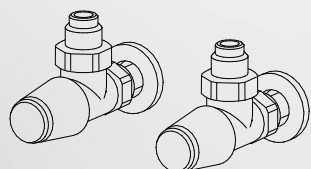

**BREM'ART CREATIONS** (page I)

Standard "sablé" colors recommended by the artist, other colors on request.

**RECOMMENDED VALVES**

**CHROME PLATED VALVES KIT WITH:**

- n°2 Valves with O-ring Tangs
- n°2 Fittings (multilayer ø16, copper ø12,14)
- n°2 Round washers

ANGLED TON VALVES KIT  
page 277

Art. KVS 119,20€

SIDE control TON VALVES KIT with  
THERMOSTATIC head

Art. KTL 177,10€

SIDE control TON VALVES KIT  
page 277

Art. KVL 130,90€

REMOTE FITTINGS Art. REM 36,60€  
▲▽ L-5cm tapping centres

2,5 ±

REMOTE VALVES ASSEMBLY KIT p. 281 with:  
- n°2 Fittings (multilayer ø16, copper ø12,14)

REMOTE TON VALVES ASSEMBLY KIT

Art. KVG 153,60€

REMOTE TON VALVES ASSEMBLY KIT with  
THERMOSTATIC head

Art. KVGT 199,80€